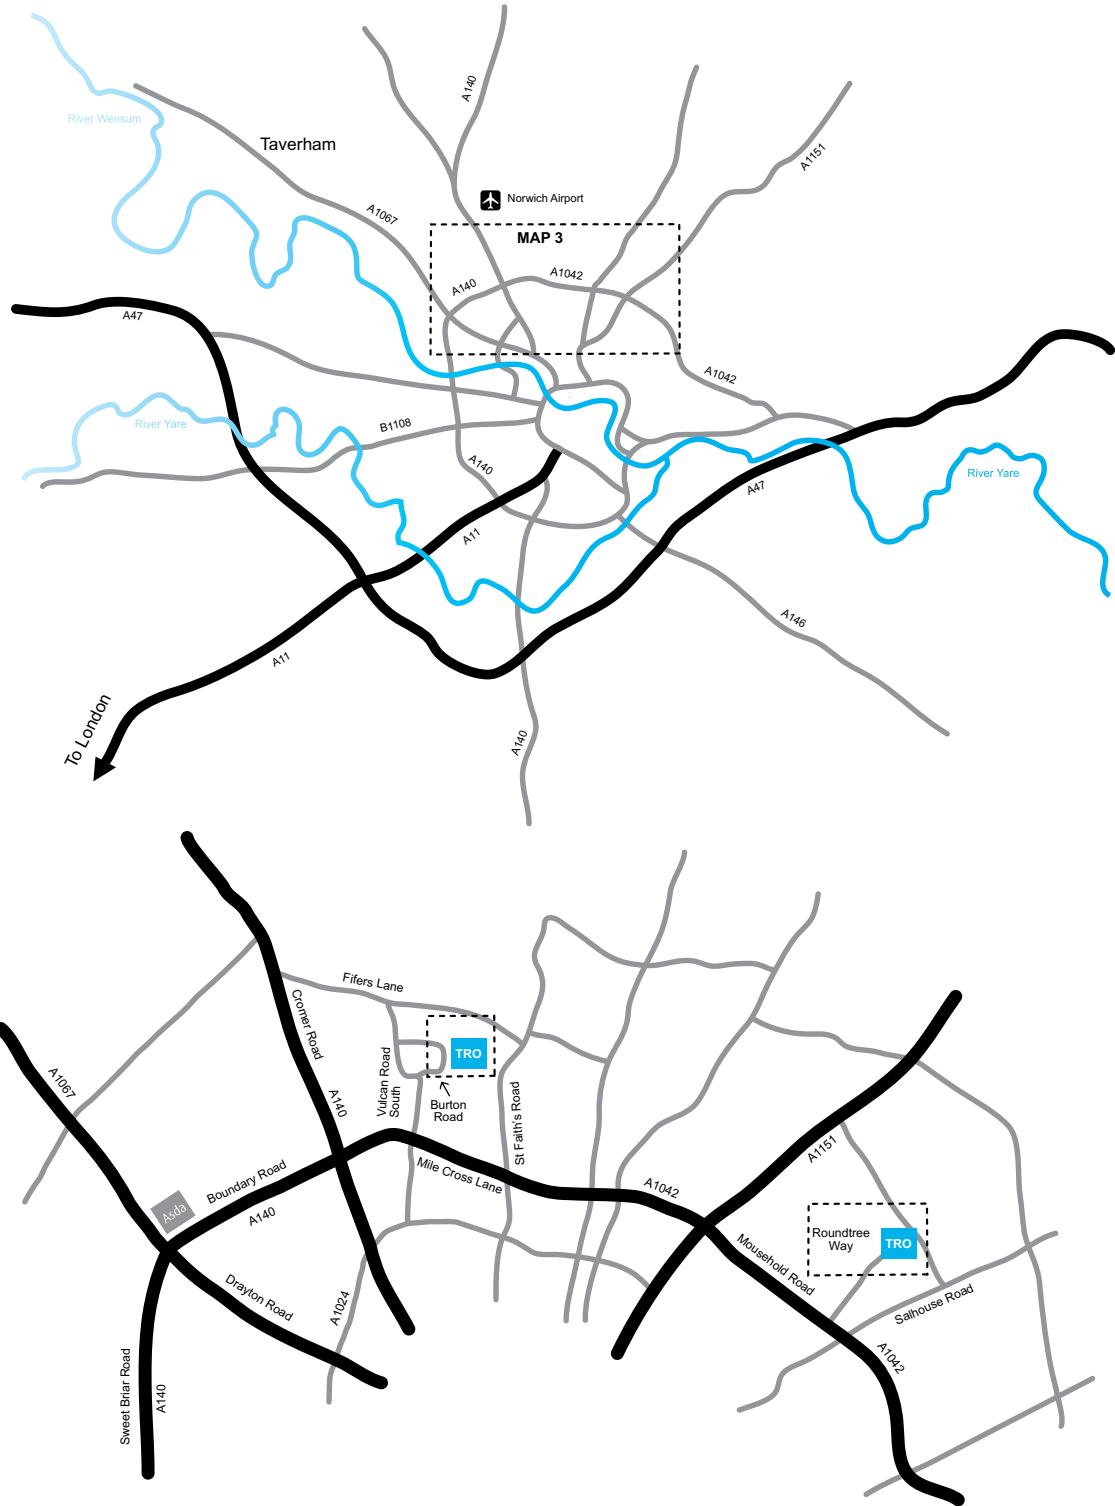

Norwich Offices Map 1

1. Burton Road Business Park Burton Road Norwich NR6 6AS / T +44 (0) 1603 785 700 / F +44 (0) 1603 785 752 / www.tro-group.com
2. Unit 2 Sapphire Estate Roundtree Way Norwich NR7 8SQ